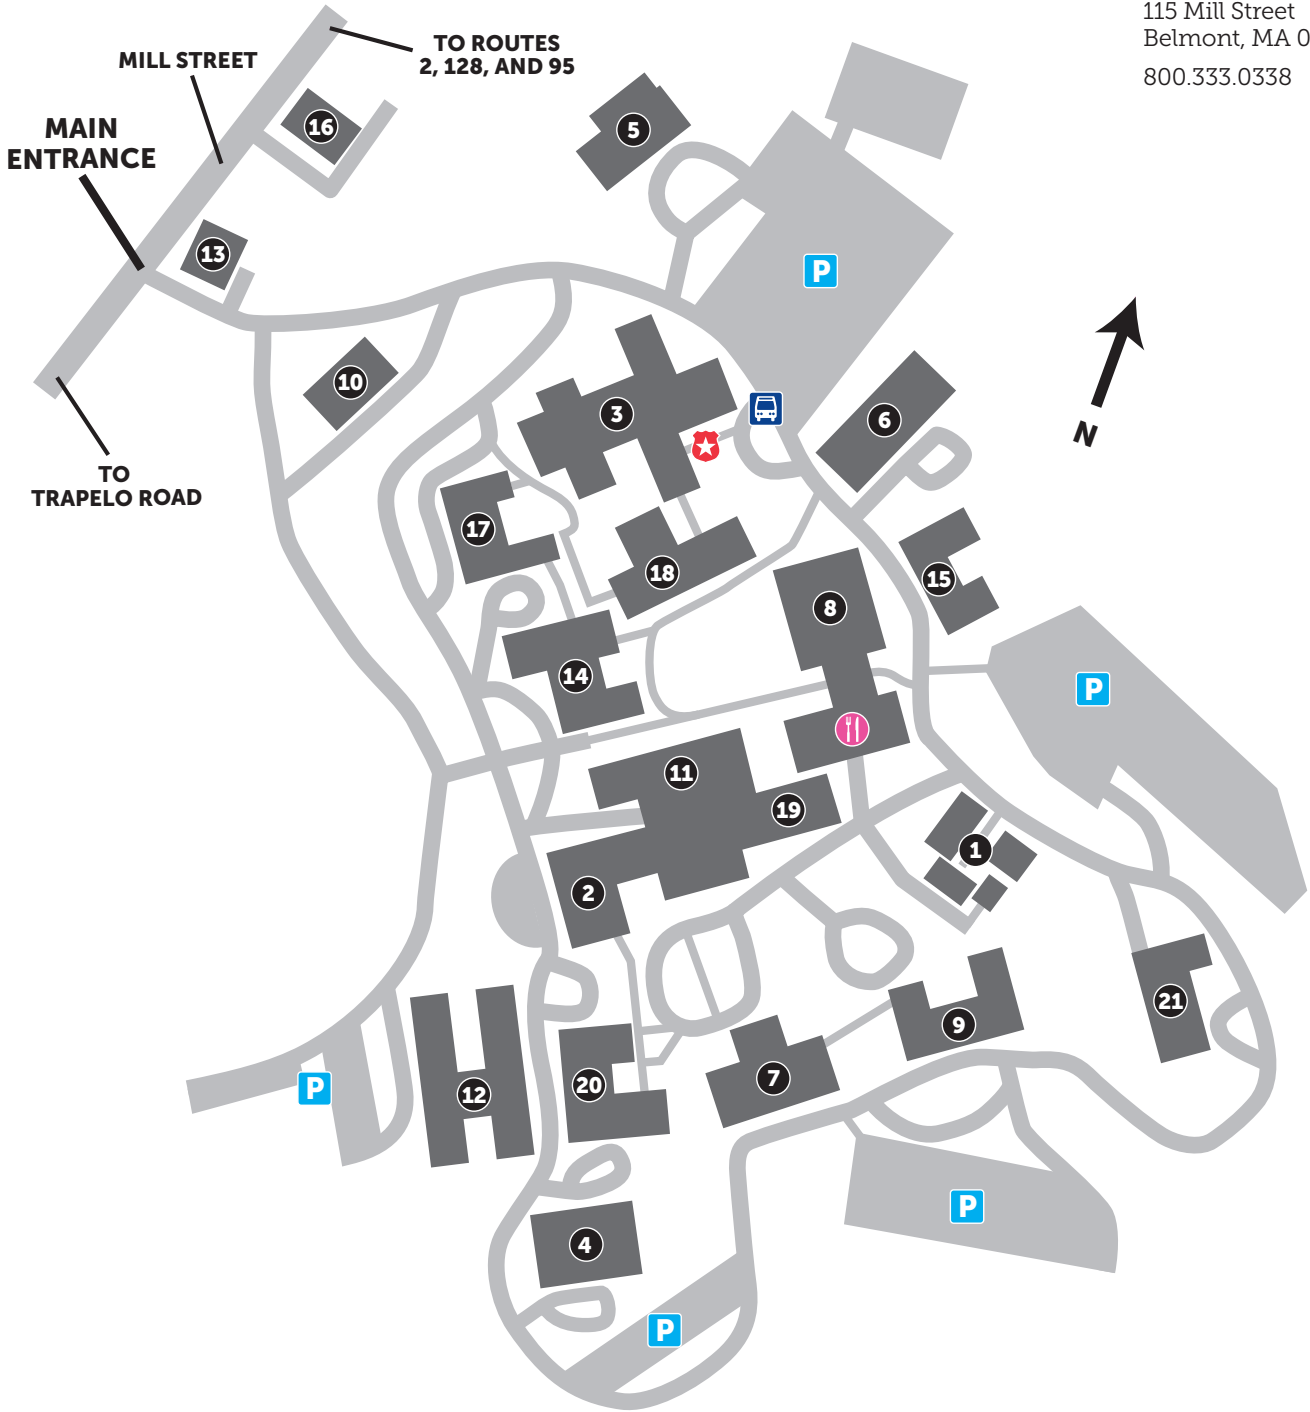

# Belmont Campus Map

115 Mill Street  
Belmont, MA 02478  
800.333.0338

- 1. Academic Center/  
White Building
- 2. Administration  
Building
- 3. Admissions Building
- 4. Appleton House
- 5. Arlington School
- 6. Bowditch Building
- 7. Centre Building

- 8. de Marneffe Building
- 9. East House
- 10. Hill Center
- 11. Mailman Research  
Center
- 12. McLean Imaging  
Center
- 13. Mill Street Lodge
- 14. North Belknap

- 15. Oaks Building
- 16. Orchard House
- 17. Proctor House
- 18. Recreation Building
- 19. Service Building
- 20. South Belknap
- 21. Wyman Building

-  Cafeteria
-  Parking  
Indicates main lots;  
other parking available  
as marked by signage
-  Security
-  Shuttle Stop

[mclean.org/locations](http://mclean.org/locations)